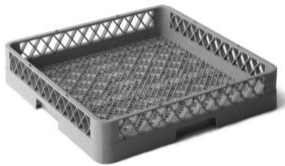

HOUSEKEEPING CART
SKU: TS0002

PLASTIC PLATFORM CART (LARGE)
SKU: TS12164

PLASTIC PLATFORM CART (SMALL)
SKU: TS12165

JANITOR CART GREY
SKU: TS0006GY

METAL FRAME RUBBER FLOOR SQUEEGEE 18", 22" & 30"
SKU: N/A

CUTLERY BIN
SKU: TS3350

DISHWASHING RACK OPEN BASE
SKU: TS4949

DISHWASHING RACK PEGGED DISH RACK
SKU: TS5050

DISHWASHING RACK PEGGED DISH RACK OPEN END
SKU: TS5151

DISHWASHING RACK CUTLERY RACK
SKU: TS5252

DISHWASHING RACK DOLLY
SKU: TS5353

DISHWASHING RACK OPEN RISER
SKU: TS5049

DISHWASHING RACK COMPARTMENT RISER
SKU: N/A

DISHWASHING RACK COMPARTMENT
SKU: N/A

8QT X-SMALL SOFT WASTEBASKET
SKU: N/A

SOFT WASTEBASKET WITH SWING LID
SKU: N/A